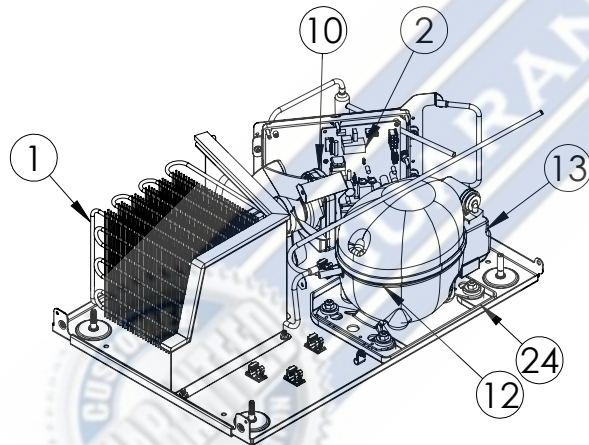

Service Parts List

guaranteedparts.com
1-855-472-4443

MORE215-SS31A		
ITEM	DESCRIPTION	MARVEL P/N
1	CONDENSER ASSEMBLY	42249375
2	MAIN CONTROL BOARD KIT	S42088705
3	GRILLE	S41015692-SS
4	LED LIGHT STRIP	S68100
5	KEYS	S41013540
6	BLACK ROCKER LIGHT SWITCH	42246922
7	THERMISTOR ASSEMBLY	S41015903-BLK
8	UI DISPLAY KIT	S68166-01
9	MECHNICAL HARNESS KIT*	S41015773
10	CONDENSER FAN MOTOR	42248161
11	HANDLE	S41005295-009
12	COMPRESSOR	S41015395
13	COMPRESSOR ELECTRICALS	S41015921
14	EVAPORATOR ASSEMBLY	42249373
15	DOOR ASSEMBLY	S42038877
16	EVAP FAN	42249149
17	DOOR GASKET	S31580-052
18	DOOR STOP	S41015708-SS
19	STRIKER PLATE	S41015709-SS
20	HINGE PKG	S52411635-SS
21	FRESHFLO SLIDING SHELF	S42138243
22	LEG LEVELERS (4)	42243808
23	POWER CORD	S41050606
24	DRAIN PAN	S41014802
25	CARTON ASSEMBLY*	S41015034

* NOT PICTURED