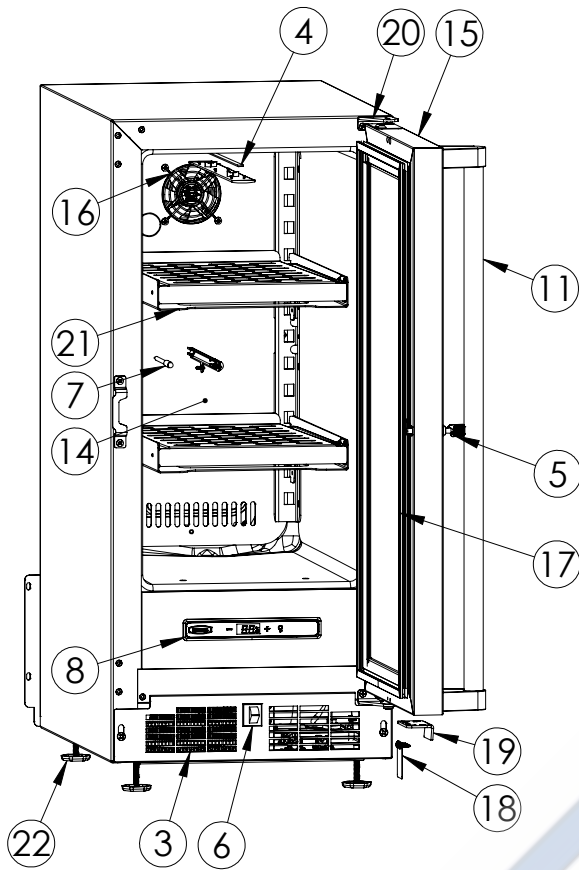

Service Parts List

guaranteedparts.com
1-855-472-4443

MORE215-SS31A		
ITEM	DESCRIPTION	MARVEL P/N
1	CONDENSER ASSEMBLY	42249375
2	MAIN CONTROL BOARD KIT	S42088705
3	GRILLE	S41015692-SS
4	LED LIGHT STRIP	S68100
5	KEYS	S41013540
6	BLACK ROCKER LIGHT SWITCH	42246922
7	THERMISTOR ASSEMBLY	S41015903-BLK
8	UI DISPLAY KIT	S68166-01
9	MECHNICAL HARNESS KIT*	S41015773
10	CONDENSER FAN MOTOR	42248161
11	HANDLE	S41005295-009
12	COMPRESSOR	S41015395
13	COMPRESSOR ELECTRICALS	S41015921
14	EVAPORATOR ASSEMBLY	42249373
15	DOOR ASSEMBLY	S42038877
16	EVAP FAN	42249149
17	DOOR GASKET	S31580-052
18	DOOR STOP	S41015708-SS
19	STRIKER PLATE	S41015709-SS
20	HINGE PKG	S52411635-SS
21	FRESHFLO SLIDING SHELF	S42138243
22	LEG LEVELERS (4)	42243808
23	POWER CORD	S41050606
24	DRAIN PAN	S41014802
25	CARTON ASSEMBLY*	S41015034

* NOT PICTURED