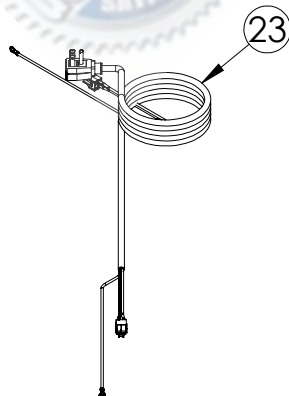

Service Parts List

guaranteedparts.com
1-855-472-4443

MORE215-SS31A		
ITEM	DESCRIPTION	MARVEL P/N
1	CONDENSER ASSEMBLY	42249375
2	MAIN CONTROL BOARD KIT	S42088705
3	GRILLE	S41015692-SS
4	LED LIGHT STRIP	S68100
5	KEYS	S41013540
6	BLACK ROCKER LIGHT SWITCH	42246922
7	THERMISTOR ASSEMBLY	S41015903-BLK
8	UI DISPLAY KIT	S68166-01
9	MECHNICAL HARNESS KIT*	S41015773
10	CONDENSER FAN MOTOR	42248161
11	HANDLE	S41005295-009
12	COMPRESSOR	S41015395
13	COMPRESSOR ELECTRICALS	S41015921
14	EVAPORATOR ASSEMBLY	42249373
15	DOOR ASSEMBLY	S42038877
16	EVAP FAN	42249149
17	DOOR GASKET	S31580-052
18	DOOR STOP	S41015708-SS
19	STRIKER PLATE	S41015709-SS
20	HINGE PKG	S52411635-SS
21	FRESHFLO SLIDING SHELF	S42138243
22	LEG LEVELERS (4)	42243808
23	POWER CORD	S41050606
24	DRAIN PAN	S41014802
25	CARTON ASSEMBLY*	S41015034

* NOT PICTURED